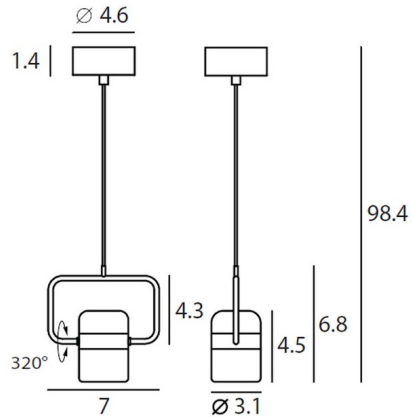

By Seed Design

Description

Ling P1 H Pendant is a harmonious mingle of minimalism and nostalgia, which is inspired by the patterned metal fence used around balconies and windows in early Taiwan. The Matte Black with Copper ring elegantly connects to the Opal glass. Through inner reflection of the embedded LED light source, this piece impressively creates double ambiance in one single fitting. Head rotates 320 degrees. Includes 7.7 feet of cable to customize length.

Specifications

COLOR	N/A
BODY FINISH	Matte Black
WATTAGE	7W
DIMMER	Low Voltage Electronic
DIMENSIONS	7"W x 7"H x 3.1"D
INTEGRATED LED MODULE	1 x LED/7W/120V LED
COUNTRY OF ORIGIN	China

Technical Information

PRODUCT DIMENSIONS	Max Overall Height: 98.4"
COLOR RENDERING	90 CRI
LAMP COLOR	3000K
LUMENS/WATT	40.00
LUMINOUS FLUX	280 lumens

Shown in matte black

CLICK TO VIEW PRODUCT

Notes: