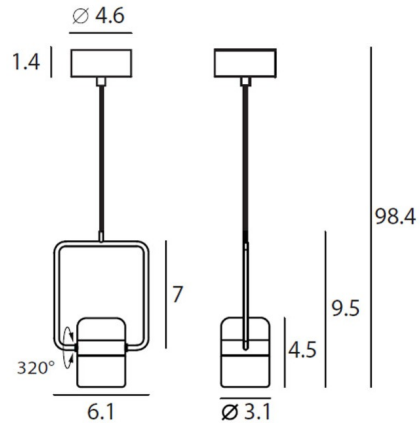

By Seed Design

Description

Ling P1 V Pendant is a harmonious mingle of minimalism and nostalgia, which is inspired by the patterned metal fence used around balconies and windows in early Taiwan. The Matte Black with Copper ring elegantly connects to the Opal glass. Through inner reflection of the embedded LED light source, this piece impressively creates double ambiance in one single fitting. Head rotates 320 degrees. Includes 7.7 feet of cable to customize length.

Specifications

COLOR	N/A
BODY FINISH	Matte Black
WATTAGE	7W
DIMMER	Low Voltage Electronic
DIMENSIONS	6.1"W x 9.5"H x 3.1"D
INTEGRATED LED MODULE	1 x LED/7W/120V LED
COUNTRY OF ORIGIN	China

Technical Information

PRODUCT DIMENSIONS	Max Overall Height: 98.4"
COLOR RENDERING	90 CRI
LAMP COLOR	3000K
LUMENS/WATT	40.00
LUMINOUS FLUX	280 lumens

Shown in matte black

CLICK TO VIEW PRODUCT

Notes: