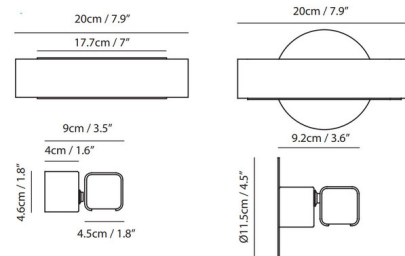

CLICK TO VIEW PRODUCT

Notes: