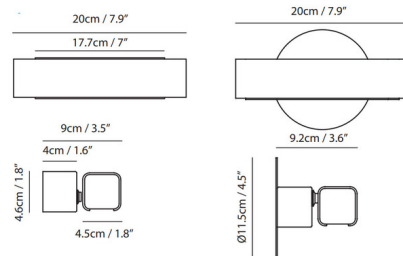

CLICK TO VIEW PRODUCT

Notes: