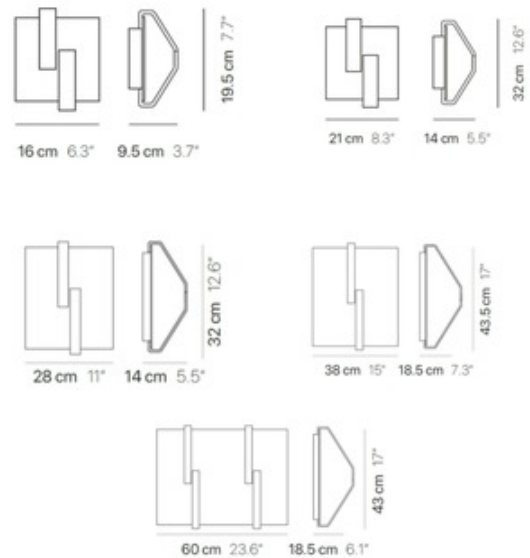

**BRAND**

Elesi Luce

**DESCRIPTION**

The Be-Mit Wall / Ceiling Light has a midcentury modern influence and is a creative way to light your ceiling or wall. Due to its design and indirect light, it can be used in a variety of environments. Features White, Aluminum or Black/White frame with White, Silver Foil or Gray glass diffuser. Available in five sizes. NOTE: Small size is not dimmable. All other sizes are dimmable with Triac dimmer. UL listed. Made in Italy.

<b>SHADE COLOR</b>	White
<b>BODY FINISH</b>	White
<b>WATTAGE</b>	12W
<b>DIMMER</b>	Not Dimmable
<b>DIMENSIONS</b>	6.3"W x 3.7"H x 3.7"D
<b>INTEGRATED LED MODULE</b>	
<b>LAMP</b>	1 x LED/12W/120V LED

*Technical Information*

<b>LUMINOUS FLUX</b>	830 lumens
<b>LUMENS/WATT</b>	69.17
<b>LAMP COLOR</b>	3000K
<b>COLOR RENDERING</b>	90 CRI

**SPEC #** ESI849647

COMPANY	PROJECT	FIXTURE TYPE	APPROVED BY	DATE