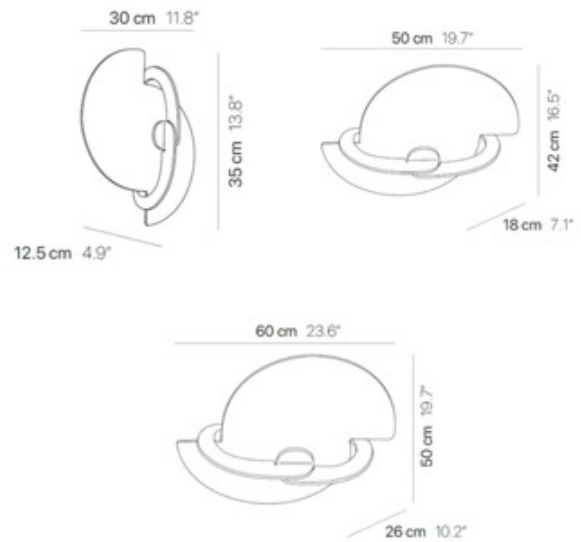

COMPANY	PROJECT	FIXTURE TYPE	APPROVED BY	DATE