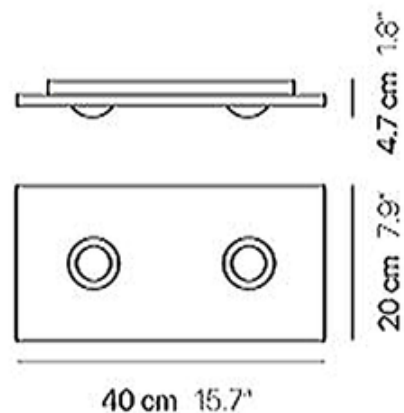

COMPANY	PROJECT	FIXTURE TYPE	APPROVED BY	DATE