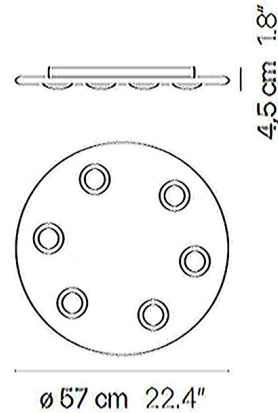

By Elesi Luce

Description

The Mir Ceiling Light is a sophisticated piece that has a clean and modern design making it ideal for living rooms, hallways, bedrooms, or wherever soothing overhead lighting is desired. This fixture is a quick easy lighting solution with no visible screws. Features a single sheet of flat glass with hot pressed indentations that attaches directly to junction box. Note: This is a discontinued model and limited to quantity on hand.

Specifications

COLOR	N/A
BODY FINISH	Gold Foil
WATTAGE	39W
DIMMER	Low Voltage Electronic
DIMENSIONS	22.44"W x 1.8"H
INTEGRATED LED MODULE	6 x LED/6.5W/120V LED

Technical Information

COLOR RENDERING	90 CRI
LAMP COLOR	3000K
LUMENS/WATT	710.77
LUMINOUS FLUX	4620 lumens

Shown in gold foil

CLICK TO VIEW PRODUCT

Notes: