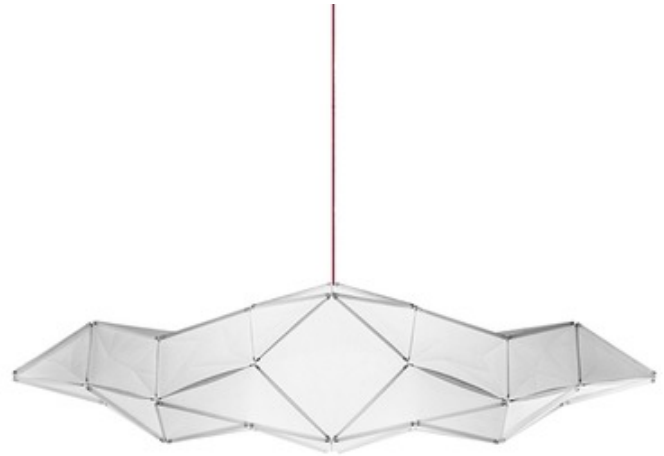

BRAND

Octavio Amado

DESCRIPTION

The Fold Emerald Pendant draws inspiration from the traditional Japanese art of origami, offering a striking geometric composition composed of a variety of different shaped White translucent fireproof PVC panels, suspended from a red cable. UL listed.

SHADE COLOR	N/A
BODY FINISH	White
WATTAGE	25W
DIMMER	Standard 120V
DIMENSIONS	69.93"L x 29.53"W x 19.69"H
BULB NOT INCLUDED	
LAMP	1 x LED/Medium (E26)/25W/120V LED

Technical Information

PRODUCT DIMENSIONS	Max Overall Height: 118 in
---------------------------	----------------------------