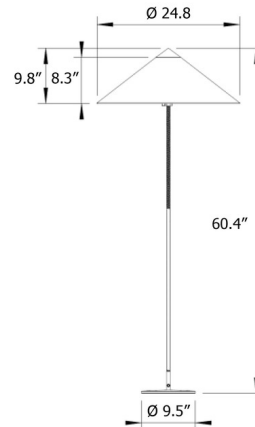

Shown in brass / canvas

CLICK TO VIEW PRODUCT

Notes: