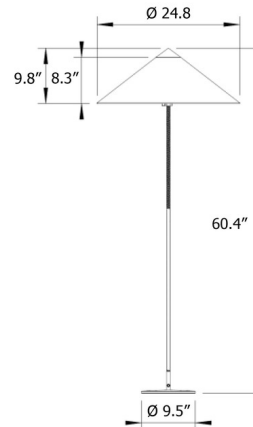

By Gubi

Description

The Tynell 9602 Floor Lamp, designed by Paavo Tynell, offers a playful design providing ambient light, featuring a shallow conical shade set atop a slim brass finished body. The lamp's stem is wrapped with lacquered rattan for a warm, earthy texture characteristic of Tynell's designs. On/Off switch on cord.

Shown in brass / wicker willow

Specifications

COLOR	Wicker Willow
BODY FINISH	Brass
WATTAGE	120W
DIMMER	N/A
DIMENSIONS	24.8"W x 60.4"H
BULB NOT INCLUDED	2 x A19/Medium (E26)/60W/120V Incandescent
OTHER BULB OPTIONS	A19/Medium (E26)/120V LED
COUNTRY OF ORIGIN	China