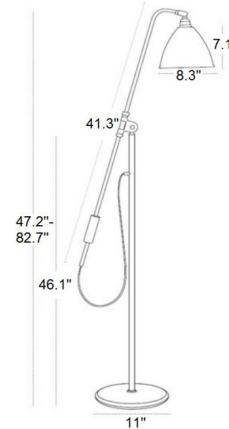

By Gubi

Description

The Bestlite BL4 Floor Lamp offers a classic look that features an adjustable arm that holds a dome shade held into a ball joint to allow light to be directed as desired. On/Off foot switch on cord.

Shown in matte black / brass

Specifications

COLOR	N/A
BODY FINISH	Matte Black / Brass
WATTAGE	40W
DIMMER	N/A
DIMENSIONS	11.1\"W x 47.2\"H
BULB NOT INCLUDED	1 x B10/Candelabra (E12)/40W/120V Incandescent
OTHER BULB OPTIONS	B10/Candelabra (E12)/120V LED
COUNTRY OF ORIGIN	China