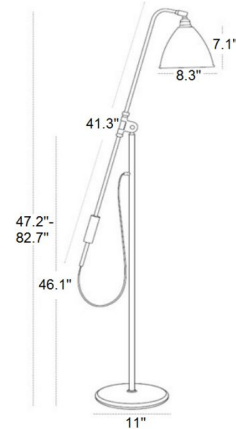

By Gubi

Description

The Bestlite BL4 Floor Lamp offers a classic look that features an adjustable arm that holds a dome shade held into a ball joint to allow light to be directed as desired. On/Off foot switch on cord.

Shown in matte black / brass

Specifications

COLOR	N/A
BODY FINISH	Matte Black / Brass
WATTAGE	40W
DIMMER	N/A
DIMENSIONS	11.1\"W x 47.2\"H
BULB NOT INCLUDED	1 x B10/Candelabra (E12)/40W/120V Incandescent
OTHER BULB OPTIONS	B10/Candelabra (E12)/120V LED
COUNTRY OF ORIGIN	China