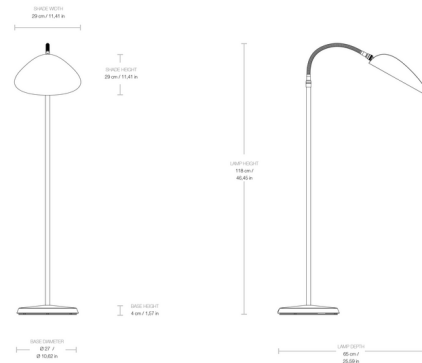

By Gubi

Description

The Cobra Floor Lamp features a tubular flexible arm which can be bent in all directions and a shade which rotates 360 degrees. Weighted cast iron ballast base covered in powder-coated aluminum.

Shown in matte black

Specifications

COLOR	N/A
BODY FINISH	Matte Black
WATTAGE	40W
DIMMER	N/A
DIMENSIONS	26.4"W x 46.5"H
BULB NOT INCLUDED	1 x B10/Candelabra (E12)/40W/120V Incandescent
COUNTRY OF ORIGIN	China