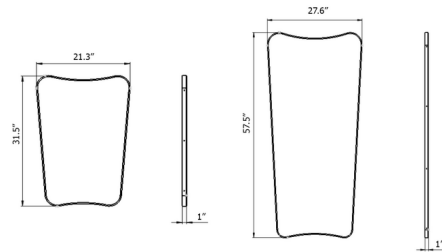

By Gubi

Description

The F.A. 33 Mirror was originally designed by Gio Ponti in 1933 for Fontana Arte and features an iconic, simplistic design with an elegant curving frame that encompasses a plain glass mirror.

Shown in polished brass

Specifications

COLOR	N/A
BODY FINISH	Polished Brass
WATTAGE	N/A
DIMMER	N/A
DIMENSIONS	21.3"W x 31.5"H x 1"D
BULB	N/A
COUNTRY OF ORIGIN	Italy

CLICK TO VIEW PRODUCT

Notes: