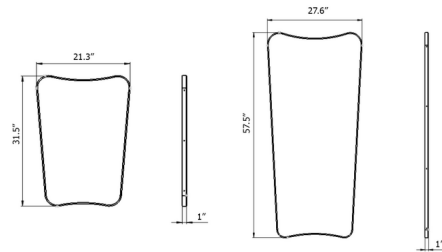

Description

The F.A. 33 Mirror was originally designed by Gio Ponti in 1933 for Fontana Arte and features an iconic, simplistic design with an elegant curving frame that encompasses a plain glass mirror.

Shown in polished brass

Specifications

COLOR	N/A
BODY FINISH	Polished Brass
WATTAGE	N/A
DIMMER	N/A
DIMENSIONS	21.3\"W x 31.5\"H x 1\"D
BULB	N/A
COUNTRY OF ORIGIN	Italy

CLICK TO VIEW PRODUCT

Notes: