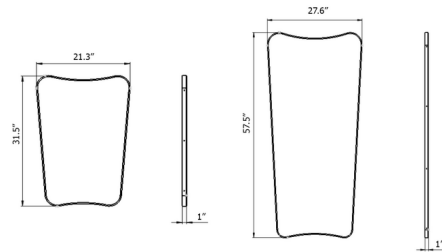

By Gubi

Description

The F.A. 33 Mirror was originally designed by Gio Ponti in 1933 for Fontana Arte and features an iconic, simplistic design with an elegant curving frame that encompasses a plain glass mirror.

Shown in polished brass

Specifications

COLOR	N/A
BODY FINISH	Polished Brass
WATTAGE	N/A
DIMMER	N/A
DIMENSIONS	21.3\"W x 31.5\"H x 1\"D
BULB	N/A
COUNTRY OF ORIGIN	Italy

CLICK TO VIEW PRODUCT

Notes: