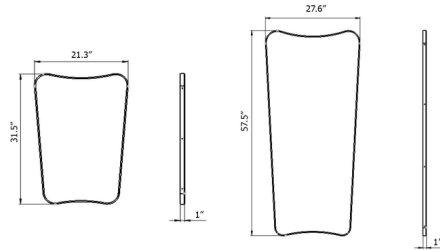

By Gubi

Description

The F.A. 33 Mirror was originally designed by Gio Ponti in 1933 for Fontana Arte and features an iconic, simplistic design with an elegant curving frame that encompasses a plain glass mirror.

Shown in black brass

Specifications

COLOR	N/A
BODY FINISH	Black Brass
WATTAGE	N/A
DIMMER	N/A
DIMENSIONS	27.6"W x 57.5"H x 1"D
BULB	N/A
COUNTRY OF ORIGIN	Italy

CLICK TO VIEW PRODUCT

Notes: