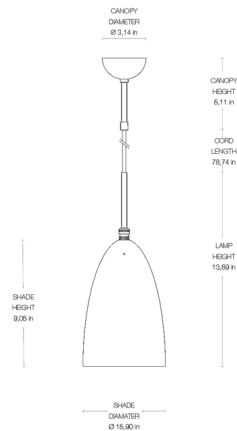

Shown in brass / matte black

CLICK TO VIEW PRODUCT

Notes: