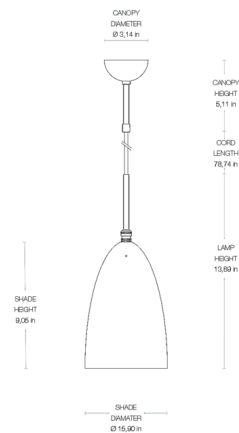

Shown in brass / blue grey

CLICK TO VIEW PRODUCT

Notes: