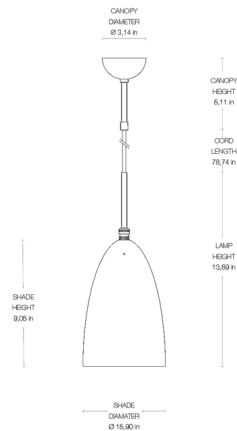

Shown in brass / blue grey

CLICK TO VIEW PRODUCT

Notes: