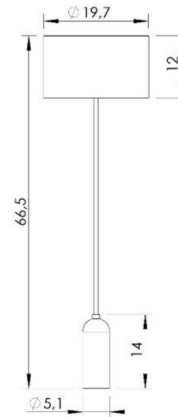

Description

Design by Space Copenhagen for Gubi, the Gravity Floor Lamp offers a clean, elegant look that takes its name from its distinctive balance between the anchoring of the heavy, cylindrical base and the lightweight, airy drum shade, that beautifully merge into a sculptural whole. On/Off via pull chain.

Shown in blackened steel / white

Specifications

COLOR	White
BODY FINISH	Blackened Steel
WATTAGE	225W
DIMMER	N/A
DIMENSIONS	19.7"W x 66.5"H
BULB NOT INCLUDED	3 x A19/Medium (E26)/75W/120V Incandescent
OTHER BULB OPTIONS	3 x A19/Medium (E26)/120V LED