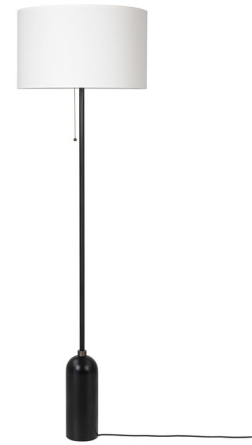

Lightology

lightology.com
866-954-4489
05-22-26

Project: _____

Company: _____

Location: _____ Fixture Type: _____

SPEC #: **GUB849958**

Approved On: _____ Approved By: _____

Gravity Floor Lamp

By Gubi

Description

Design by Space Copenhagen for Gubi, the Gravity Floor Lamp offers a clean, elegant look that takes its name from its distinctive balance between the anchoring of the heavy, cylindrical base and the lightweight, airy drum shade, that beautifully merge into a sculptural whole. On/Off via pull chain.

Shown in blackened steel / white

Specifications

COLOR	White
BODY FINISH	Blackened Steel
WATTAGE	225W
DIMMER	N/A
DIMENSIONS	19.7"W x 66.5"H
BULB NOT INCLUDED	3 x A19/Medium (E26)/75W/120V Incandescent
OTHER BULB OPTIONS	3 x A19/Medium (E26)/120V LED