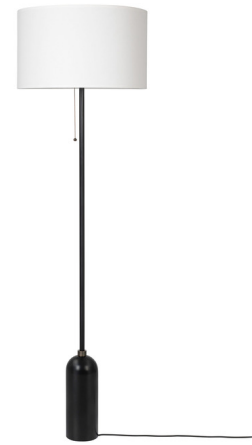

Lightology

lightology.com
866-954-4489
04-03-26

Project: _____

Company: _____

Location: _____ Fixture Type: _____

SPEC #: **GUB849958**

Approved On: _____ Approved By: _____

Gravity Floor Lamp By Gubi

Description

Design by Space Copenhagen for Gubi, the Gravity Floor Lamp offers a clean, elegant look that takes its name from its distinctive balance between the anchoring of the heavy, cylindrical base and the lightweight, airy drum shade, that beautifully merge into a sculptural whole. On/Off via pull chain.

Shown in blackened steel / white

Specifications

COLOR	White
BODY FINISH	Blackened Steel
WATTAGE	225W
DIMMER	N/A
DIMENSIONS	19.7"W x 66.5"H
BULB NOT INCLUDED	3 x A19/Medium (E26)/75W/120V Incandescent
OTHER BULB OPTIONS	3 x A19/Medium (E26)/120V LED