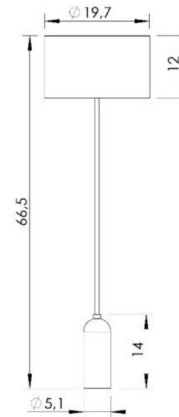

By Gubi

Description

Design by Space Copenhagen for Gubi, the Gravity Floor Lamp offers a clean, elegant look that takes its name from its distinctive balance between the anchoring of the heavy, cylindrical base and the lightweight, airy drum shade, that beautifully merge into a sculptural whole. On/Off via pull chain.

Shown in blackened steel / white

Specifications

COLOR	White
BODY FINISH	Blackened Steel
WATTAGE	225W
DIMMER	N/A
DIMENSIONS	19.7"W x 66.5"H
BULB NOT INCLUDED	3 x A19/Medium (E26)/75W/120V Incandescent
OTHER BULB OPTIONS	3 x A19/Medium (E26)/120V LED