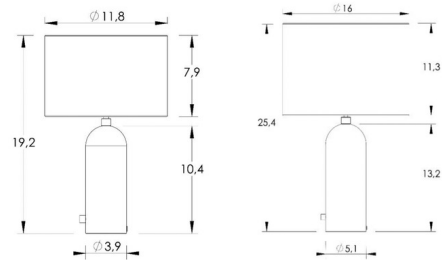

### Specifications

COLOR	Canvas
BODY FINISH	Blackened Steel
WATTAGE	40W
DIMMER	Included
DIMENSIONS	11.8"W x 19.3"H
BULB NOT INCLUDED	1 x A19/Medium (E26)/40W/120V Incandescent
OTHER BULB OPTIONS	1 x A19/Medium (E26)/120V LED