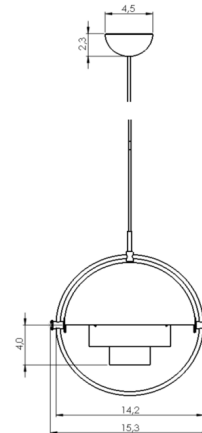

### Specifications

COLOR	N/A
BODY FINISH	Rose / Brass
WATTAGE	8W
DIMMER	Standard 120V
DIMENSIONS	15.4"W x 16.5"H x 14.2"D
BULB NOT INCLUDED	1 x A19/Medium (E26)/8W/120V LED

CLICK TO VIEW PRODUCT

Notes: