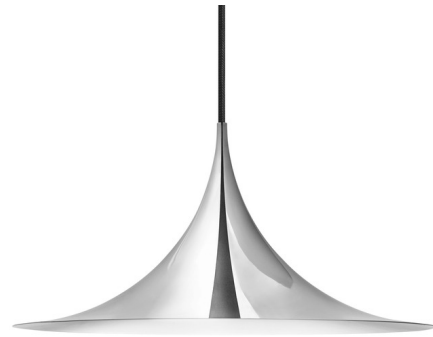

Description

The Semi Pendant, originally designed in 1968, is an iconic piece that has a distinct silhouette based on two quarter circles put together, back to back, to create a cone-shaped light. Semi's timeless design offers great versatility for a number of interior spaces. Note: The 23.6 inch diameter pendant is not available in Fennel Seed or Roasted Pumpkin finish.

Shown in chrome

Specifications

COLOR Chrome
 BODY FINISH N/A
 WATTAGE 40W
 DIMMER Standard 120V
 DIMENSIONS 11.8"W x 5.9"H
 BULB NOT INCLUDED 1 x B10/Candelabra (E12)/40W/120V Incandescent
 OTHER BULB OPTIONS 1 x B10/Candelabra (E12)/120V LED
 COUNTRY OF ORIGIN China