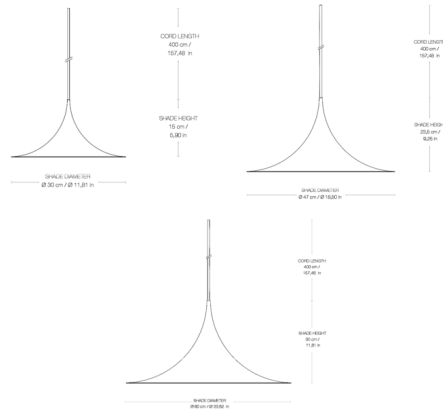

Description

The Semi Pendant, originally designed in 1968, is an iconic piece that has a distinct silhouette based on two quarter circles put together, back to back, to create a cone-shaped light. Semi's timeless design offers great versatility for a number of interior spaces. Note: The 23.6 inch diameter pendant is not available in Fennel Seed or Roasted Pumpkin finish.

Shown in chrome

Specifications

COLOR Chrome
 BODY FINISH N/A
 WATTAGE 40W
 DIMMER Standard 120V
 DIMENSIONS 11.8"W x 5.9"H
 BULB NOT INCLUDED 1 x B10/Candelabra (E12)/40W/120V Incandescent
 OTHER BULB OPTIONS 1 x B10/Candelabra (E12)/120V LED
 COUNTRY OF ORIGIN China