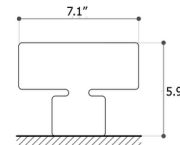

### Specifications

COLOR	N/A
BODY FINISH	Metalized Silver
WATTAGE	3W
DIMMER	Included
DIMENSIONS	7.1"W x 9.4"H x 7.1"D
INTEGRATED LED MODULE	1 x LED/3W/120V LED
COUNTRY OF ORIGIN	Italy