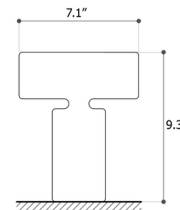

### Description

The Rapanui Table Lamp features a silhouette composed of elemental geometric forms with a mirrored glass finish for a sleek modern look. The circular shade sits atop a cylindrical fluted glass body and round metal base with an LED light source located in the center of the lamp. On/off switch located on cord. Note: The 5.9 inch size is available in Metalized Gold finish. The 9.4 inch size is available in Metalized Silver finish.

### Specifications

COLOR	N/A
BODY FINISH	Metalized Silver
WATTAGE	3W
DIMMER	Included
DIMENSIONS	7.1"W x 9.4"H x 7.1"D
INTEGRATED LED MODULE	1 x LED/3W/120V LED
COUNTRY OF ORIGIN	Italy