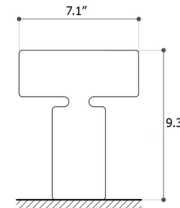

### Description

The Rapanui Table Lamp features a silhouette composed of elemental geometric forms with a mirrored glass finish for a sleek modern look. The circular shade sits atop a cylindrical fluted glass body and round metal base with an LED light source located in the center of the lamp. On/off switch located on cord. Note: The 5.9 inch size is available in Metalized Gold finish. The 9.4 inch size is available in Metalized Silver finish.

### Specifications

COLOR	N/A
BODY FINISH	Metalized Gold
WATTAGE	3W
DIMMER	Included
DIMENSIONS	7.1"W x 5.9"H x 7.1"D
INTEGRATED LED MODULE	1 x LED/3W/120V LED
COUNTRY OF ORIGIN	Italy

### Technical Information

PRODUCT DIMENSIONS	Cord Length: 78.7"
COLOR RENDERING	80 CRI
LAMP COLOR	2800K
LUMENS/WATT	190.00
LUMINOUS FLUX	570 lumens

Shown in metalized gold

CLICK TO VIEW PRODUCT

Notes: