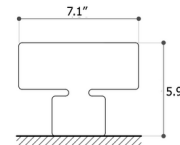

### Specifications

COLOR	N/A
BODY FINISH	Metalized Gold
WATTAGE	3W
DIMMER	Included
DIMENSIONS	7.1"W x 5.9"H x 7.1"D
INTEGRATED LED MODULE	1 x LED/3W/120V LED
COUNTRY OF ORIGIN	Italy

### Technical Information

PRODUCT DIMENSIONS	Cord Length: 78.7"
COLOR RENDERING	80 CRI
LAMP COLOR	2800K
LUMENS/WATT	190.00
LUMINOUS FLUX	570 lumens

Shown in metalized gold

CLICK TO VIEW PRODUCT

Notes: