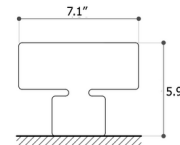

CLICK TO VIEW PRODUCT

Notes: