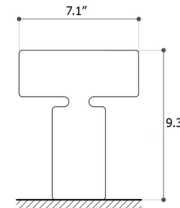

CLICK TO VIEW PRODUCT

Notes: