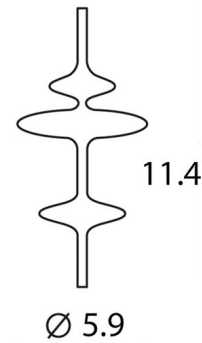

CLICK TO VIEW PRODUCT

Notes: