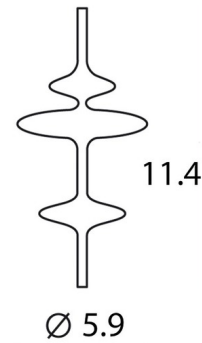

Specifications

COLOR Transparent
BODY FINISH Mirror
WATTAGE 30W
DIMMER Low Voltage Electronic
DIMENSIONS 19.68"W
INTEGRATED LED MODULE 3 x LED/10W/24V LED
COUNTRY OF ORIGIN Italy

Technical Information

PRODUCT DIMENSIONS Cable Length: 118"
COLOR RENDERING 85 CRI
LAMP COLOR 2700K
LUMENS/WATT 110.00
LUMINOUS FLUX 1100 lumens

Shown in mirror / transparent

CLICK TO VIEW PRODUCT

Notes: