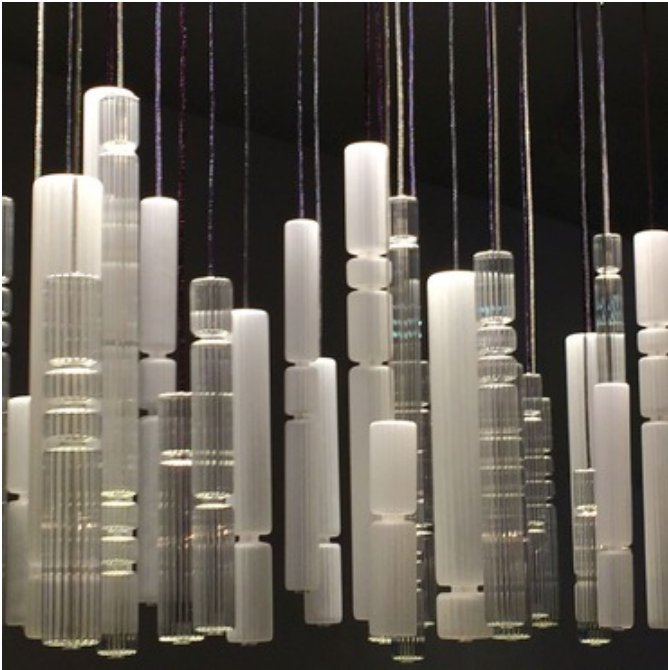

BRAND Melogranoblu

DESCRIPTION
Gotham Multi Light Pendant, part of the Hydra Collection, creates an alluring and sophisticated light composition in any room of your home. The mirrored canopy contains the light sources - either three or seven downlights - illuminating the elegant glass sculptures below.

Shown in: Mirror / Frosted

SHADE COLOR	Frosted
BODY FINISH	Mirror
WATTAGE	30W
DIMMER	Low Voltage Electronic
DIMENSIONS	19.68"W x 5"H
INTEGRATED LED MODULE	
LAMP	3 x LED/10W/120V LED
SPEC #	MEL850063

COMPANY	PROJECT	FIXTURE TYPE	APPROVED BY	DATE