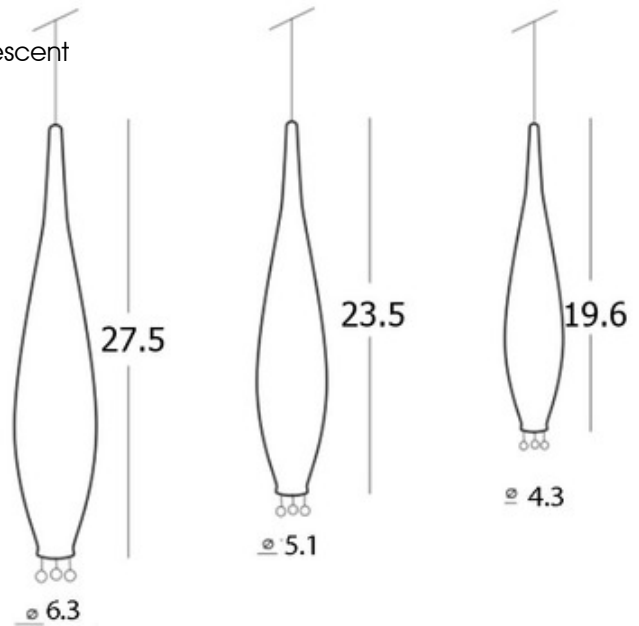

# Opera Bajadere Pendant

**Description:**

The Opera Bajadere Pendant is a contemporary classic, eclectic in style and at the same time discreet enough to suit all settings. Hand blown Transparent glass reflects light beautifully. Available in three sizes. Includes 78 inch cable in a variety of colors or transparent.

Shown in: Transparent / Transparent

List Price: \$581.25  
 Our Price: \$465.00

Shade Color: Transparent  
 Body Finish: Transparent  
 Lamp: 1 x B10/Candelabra (E12)/40W/120V Incandescent  
 Wattage: 40W  
 Dimmer: Incandescent  
 Dimensions: 78"L x 4.33"W x 19.6"H