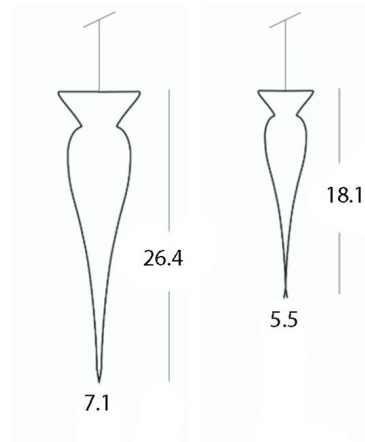

Description

The Opera Calaf Pendant is a contemporary classic, eclectic in style and at the same time discreet enough to suit all settings. Hand-blown Transparent or Frosted glass reflects light beautifully. Available in two sizes. Includes 78 inch Transparent cable and a 15.75 inch tassel available in a variety of colors.

Shown in red / transparent

Specifications

COLOR Transparent
BODY FINISH Red
WATTAGE 40W
DIMMER Standard 120V
DIMENSIONS 78"L x 5.5"W x 18.1"H
BULB NOT INCLUDED 1 x B10/Candelabra (E12)/40W/120V Incandescent
COUNTRY OF ORIGIN Italy