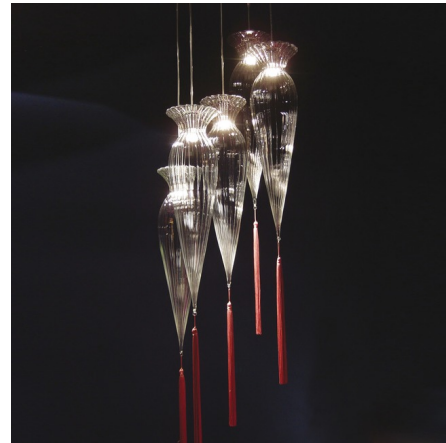

Lightology

lightology.com
866-954-4489
04-21-26

Project: _____

Company: _____

Location: _____ Fixture Type: _____

SPEC #: **MEL850092**

Approved On: _____ Approved By: _____

Opera Calaf Pendant By Melogranoblu

Description

The Opera Calaf Pendant is a contemporary classic, eclectic in style and at the same time discreet enough to suit all settings. Hand-blown Transparent or Frosted glass reflects light beautifully. Available in two sizes. Includes 78 inch Transparent cable and a 15.75 inch tassel available in a variety of colors.

Shown in red / transparent

Specifications

COLOR Transparent
BODY FINISH Red
WATTAGE 40W
DIMMER Standard 120V
DIMENSIONS 78"L x 5.5"W x 18.1"H
BULB NOT INCLUDED 1 x B10/Candelabra (E12)/40W/120V Incandescent
COUNTRY OF ORIGIN Italy