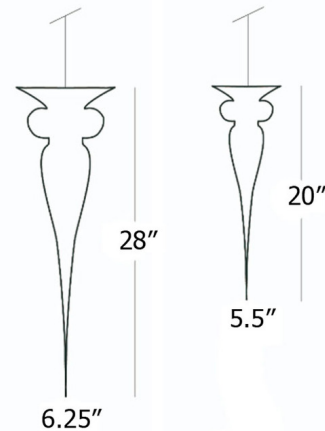

### Description

The Opera Turandot Pendant is a contemporary classic, eclectic in style and at the same time discreet enough to suit all settings. Hand-blown Transparent or Frosted glass reflects light beautifully. Available in two sizes. Includes cable and matching 15.75 inch tassel in a variety of colors. Made in Italy.

### Specifications

COLOR . . . . . Transparent  
BODY FINISH . . . . . Orange  
WATTAGE . . . . . 40W  
DIMMER . . . . . Standard 120V  
DIMENSIONS . . . . . 5.5"W x 20"H  
BULB NOT INCLUDED . . . . . 1 x B10/Candelabra (E12)/40W/120V Incandescent  
COUNTRY OF ORIGIN . . . . . Italy

### Technical Information

PRODUCT DIMENSIONS . . . . . Cable Length: 78"

CLICK TO VIEW PRODUCT

Notes: