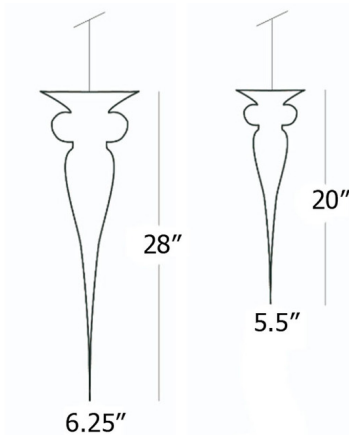

Description

The Opera Turandot Pendant is a contemporary classic, eclectic in style and at the same time discreet enough to suit all settings. Hand-blown Transparent or Frosted glass reflects light beautifully. Available in two sizes. Includes cable and matching 15.75 inch tassel in a variety of colors. Made in Italy.

Shown in orange / transparent

Specifications

COLOR Transparent
BODY FINISH Orange
WATTAGE 40W
DIMMER Standard 120V
DIMENSIONS 5.5"W x 20"H
BULB NOT INCLUDED 1 x B10/Candelabra (E12)/40W/120V Incandescent
COUNTRY OF ORIGIN Italy

Technical Information

PRODUCT DIMENSIONS Cable Length: 78"

CLICK TO VIEW PRODUCT

Notes: