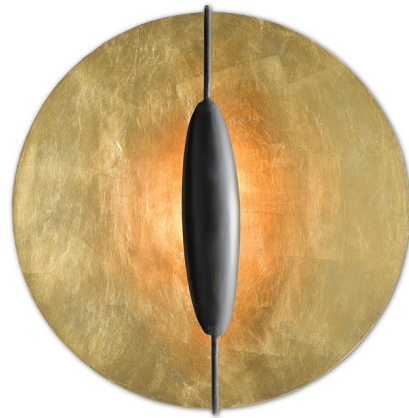

Lightology

lightology.com
866-954-4489
06-29-26

Project: _____

Company: _____

Location: _____ Fixture Type: _____

SPEC #: **CRC850281**

Approved On: _____ Approved By: _____

Pinders Wall Sconce By Currey & Company

Description

The Pinders Wall Sconce offers a minimalist look inspired by Japanese design, featuring a shallow disc shade finished in Gold Leaf with a French Black finished band below that holds the light source to cast a beautiful glow on the golden shade. UL and cUL listed.

Shown in french black / gold

Specifications

COLOR	Gold
BODY FINISH	French Black
WATTAGE	5W
DIMMER	Standard 120V
DIMENSIONS	20"W x 20.75"H x 7.75"D
BULB NOT INCLUDED	1 x B11/Candelabra (E12)/5W/120V LED
OTHER BULB OPTIONS	B10/Candelabra (E12)/120V LED 1 x B10/Candelabra (E12)/60W/120V Incandescent
COUNTRY OF ORIGIN	Philippines