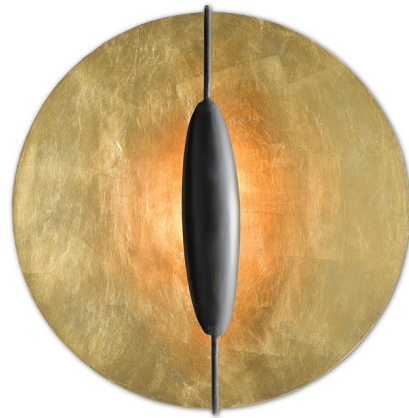

Lightology

lightology.com
866-954-4489
04-24-26

Project: _____

Company: _____

Location: _____ Fixture Type: _____

SPEC #: **CRC850281**

Approved On: _____ Approved By: _____

Pinders Wall Sconce By Currey & Company

Description

The Pinders Wall Sconce offers a minimalist look inspired by Japanese design, featuring a shallow disc shade finished in Gold Leaf with a French Black finished band below that holds the light source to cast a beautiful glow on the golden shade. UL and cUL listed.

Shown in french black / gold

Specifications

COLOR	Gold
BODY FINISH	French Black
WATTAGE	5W
DIMMER	Standard 120V
DIMENSIONS	20"W x 20.75"H x 7.75"D
BULB NOT INCLUDED	1 x B11/Candelabra (E12)/5W/120V LED
OTHER BULB OPTIONS	B10/Candelabra (E12)/120V LED 1 x B10/Candelabra (E12)/60W/120V Incandescent
COUNTRY OF ORIGIN	Philippines