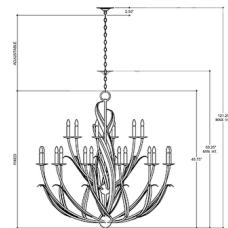

Lightology

lightology.com
866-954-4489
06-03-26

Project: _____

Company: _____

Location: _____ Fixture Type: _____

SPEC #: **CRC850401**

Approved On: _____ Approved By: _____

Menefee Chandelier By Currey & Company

Description

The Menefee Chandelier offers an elegant look, featuring slender curving arms made of wrought iron with leaf accents that recall a soft breeze on a summer's night. Note: Not all sizes available for Silver option.

Shown in antique gold leaf

Specifications

| | |
|--------------------|--|
| COLOR | N/A |
| BODY FINISH | Antique Gold Leaf |
| WATTAGE | 360W |
| DIMMER | Standard 120V |
| DIMENSIONS | 32"W x 28"H |
| BULB NOT INCLUDED | 6 x B10/Candelabra (E12)/60W/120V Incandescent |
| OTHER BULB OPTIONS | 6 x B10/Candelabra (E12)/120V LED |
| COUNTRY OF ORIGIN | Philippines |