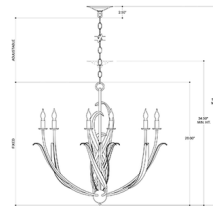

By Currey & Company

Description

The Menefee Chandelier offers an elegant look, featuring slender curving arms made of wrought iron with leaf accents that recall a soft breeze on a summer's night. Note: Not all sizes available for Silver option.

Shown in antique gold leaf

Specifications

COLOR	N/A
BODY FINISH	Antique Gold Leaf
WATTAGE	360W
DIMMER	Standard 120V
DIMENSIONS	32"W x 28"H
BULB NOT INCLUDED	6 x B10/Candelabra (E12)/60W/120V Incandescent
OTHER BULB OPTIONS	6 x B10/Candelabra (E12)/120V LED
COUNTRY OF ORIGIN	Philippines