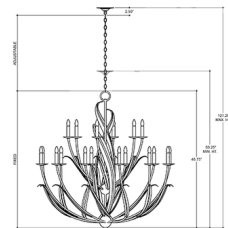

By Currey & Company

Description

The Menefee Chandelier offers an elegant look, featuring slender curving arms made of wrought iron with leaf accents that recall a soft breeze on a summer's night. Note: Not all sizes available for Silver option.

Shown in antique gold leaf

Specifications

COLOR	N/A
BODY FINISH	Antique Gold Leaf
WATTAGE	360W
DIMMER	Standard 120V
DIMENSIONS	32"W x 28"H
BULB NOT INCLUDED	6 x B10/Candelabra (E12)/60W/120V Incandescent
OTHER BULB OPTIONS	6 x B10/Candelabra (E12)/120V LED
COUNTRY OF ORIGIN	Philippines