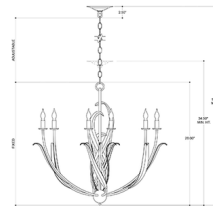

Lightology

lightology.com
866-954-4489
06-03-26

Project: _____

Company: _____

Location: _____ Fixture Type: _____

SPEC #: **CRC850401**

Approved On: _____ Approved By: _____

Menefee Chandelier By Currey & Company

Description

The Menefee Chandelier offers an elegant look, featuring slender curving arms made of wrought iron with leaf accents that recall a soft breeze on a summer's night. Note: Not all sizes available for Silver option.

Shown in antique gold leaf

Specifications

| | |
|--------------------|--|
| COLOR | N/A |
| BODY FINISH | Antique Gold Leaf |
| WATTAGE | 360W |
| DIMMER | Standard 120V |
| DIMENSIONS | 32"W x 28"H |
| BULB NOT INCLUDED | 6 x B10/Candelabra (E12)/60W/120V Incandescent |
| OTHER BULB OPTIONS | 6 x B10/Candelabra (E12)/120V LED |
| COUNTRY OF ORIGIN | Philippines |