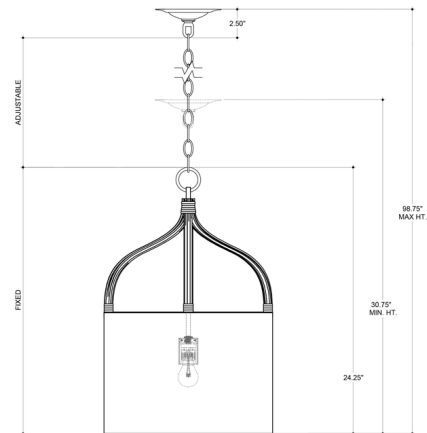

Description

The Dunning Pendant offers a lantern-inspired design, featuring an Off White drum shade held into a curvaceous frame wrapped in Aururog reed, and suspended from a Blacksmith chain. UL and cUL listed.

Shown in blacksmith / off white

Specifications

COLOR	Off White
BODY FINISH	Blacksmith
WATTAGE	8W
DIMMER	Standard 120V
DIMENSIONS	15.5"W x 30.75"H
BULB NOT INCLUDED	1 x A19/Medium (E26)/8W/120V LED
OTHER BULB OPTIONS	1 x A19/Medium (E26)/120V LED 1 x A19/Medium (E26)/60W/120V Incandescent
COUNTRY OF ORIGIN	Philippines