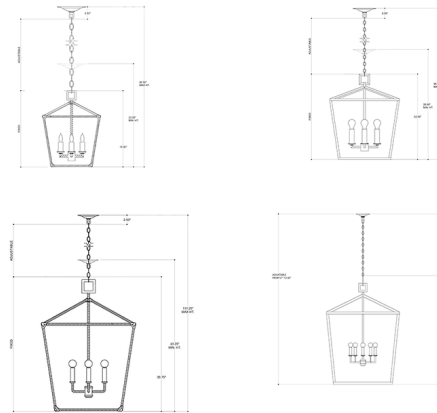

Lightology

lightology.com
866-954-4489
07-09-26

Project: _____
 Company: _____
 Location: _____ Fixture Type: _____
 SPEC #: **CRC850414**
 Approved On: _____ Approved By: _____

Denison Lantern Pendant By Currey & Company

Description

The Denison Lantern pendant offers a chic and airy look inspired by a hanging lantern, featuring hammered wrought iron. A design element of note is the square that fastens the lantern to the chain.

Shown in contemporary gold leaf

Specifications

COLOR	N/A
BODY FINISH	Contemporary Gold Leaf
WATTAGE	240W
DIMMER	Standard 120V
DIMENSIONS	18"W x 22"H
BULB NOT INCLUDED	4 x CA10/Candelabra (E12)/60W/120V Incandescent
OTHER BULB OPTIONS	4 x B10/Candelabra (E12)/120V Incandescent 4 x B10/Candelabra (E12)/120V LED 4 x CA10/Candelabra (E12)/120V LED
COUNTRY OF ORIGIN	Philippines