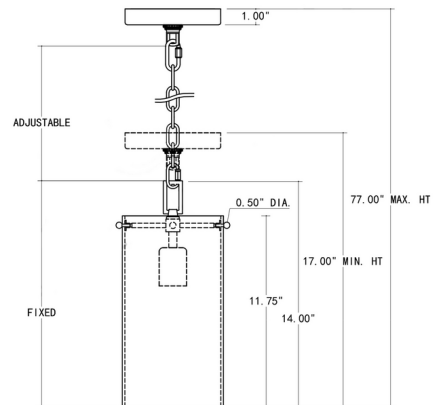

### Description

The Ellison Pendant offers a chic look that features a cylindrical shade with a four-pointed star and circle pattern composed of Mother of Pearl pieces that give the fixture an added luminescence, suspended from an Antique Silver Leaf finished chain and canopy. UL and cUL listed.

### Specifications

COLOR	Mother of Pearl
BODY FINISH	Antique Silver Leaf
WATTAGE	8W
DIMMER	Standard 120V
DIMENSIONS	6.25"W x 21.5"H
BULB NOT INCLUDED	1 x A19/Medium (E26)/8W/120V LED
OTHER BULB OPTIONS	A19/Medium (E26)/120V LED 1 x A19/Medium (E26)/60W/120V Incandescent
COUNTRY OF ORIGIN	China