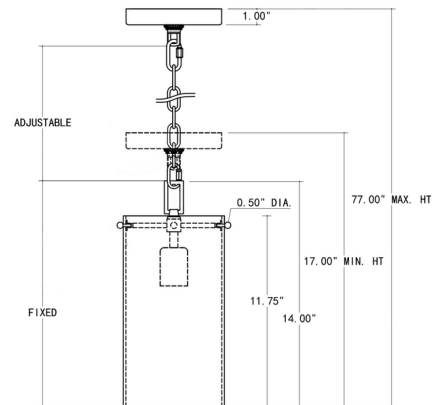

Description

The Ellison Pendant offers a chic look that features a cylindrical shade with a four-pointed star and circle pattern composed of Mother of Pearl pieces that give the fixture an added luminescence, suspended from an Antique Silver Leaf finished chain and canopy. UL and cUL listed.

Shown in antique silver leaf / mother of pearl

Specifications

COLOR	Mother of Pearl
BODY FINISH	Antique Silver Leaf
WATTAGE	8W
DIMMER	Standard 120V
DIMENSIONS	6.25"W x 21.5"H
BULB NOT INCLUDED	1 x A19/Medium (E26)/8W/120V LED
OTHER BULB OPTIONS	A19/Medium (E26)/120V LED 1 x A19/Medium (E26)/60W/120V Incandescent
COUNTRY OF ORIGIN	China