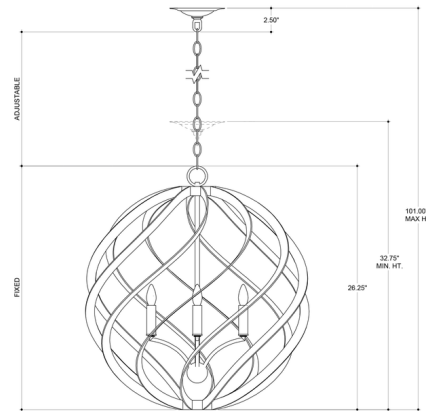

Lightology

lightology.com
866-954-4489
05-20-26

Project: _____

Company: _____

Location: _____ Fixture Type: _____

SPEC #: **CRC850464**

Approved On: _____ Approved By: _____

Roussel Orb Chandelier

By Currey & Company

Description

The Roussel Orb Chandelier offers an elegant look that will tie seamlessly into a number of interiors, featuring twirling bands of Silver Leaf finished wrought iron that weave to create an intriguing globe silhouette, with an inner candelabra. UL and cUL listed.

Shown in silver leaf

Specifications

COLOR	N/A
BODY FINISH	Silver Leaf
WATTAGE	20W
DIMMER	Standard 120V
DIMENSIONS	24"W x 32.75"H
BULB NOT INCLUDED	4 x B11/Candelabra (E12)/5W/120V LED
OTHER BULB OPTIONS	4 x B10/Candelabra (E12)/120V LED
	4 x B10/Candelabra (E12)/60W/120V Incandescent
COUNTRY OF ORIGIN	Philippines