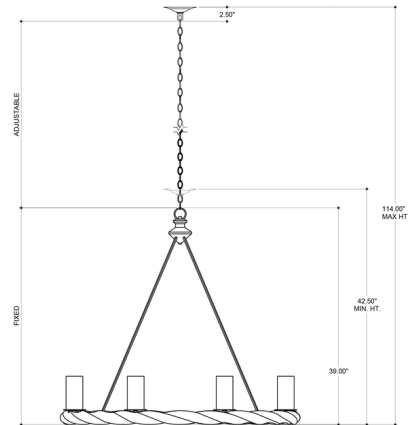

Description

The Orson Chandelier offers a striking look, featuring a wrought iron rope-like ring bearing candleholders around, finished in a Light Mole, with cylindrical Clear glass shades. UL and cUL listed.

Shown in light mole / clear

Specifications

COLOR	Clear
BODY FINISH	Light Mole
WATTAGE	40W
DIMMER	Standard 120V
DIMENSIONS	45"W x 45.5"H
BULB NOT INCLUDED	8 x B11/Candelabra (E12)/5W/120V LED
OTHER BULB OPTIONS	8 x B10/Candelabra (E12)/120V LED 8 x B10/Candelabra (E12)/60W/120V Incandescent
COUNTRY OF ORIGIN	Philippines