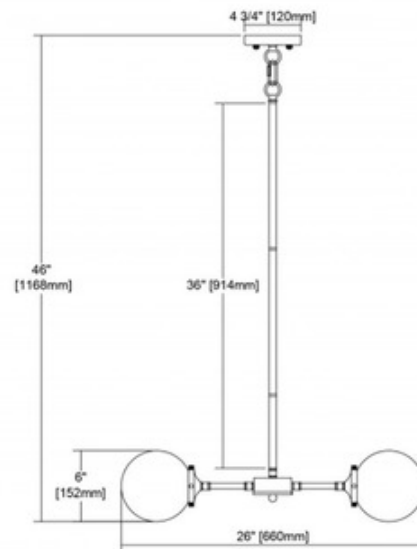

BRAND

Elk Lighting

DESCRIPTION

The Boudreaux Chandelier has a popular modern style that works well with most decors. Canopy: 4.75 inch diameter. UL listed.

Shown in: Polished Nickel / Frosted

SHADE COLOR	Frosted
BODY FINISH	Polished Nickel
WATTAGE	15W
DIMMER	Standard 120V
DIMENSIONS	26"W x 6"H
LAMP	3 x B11/Candelabra (E12)/5W/120V LED 3 x B10/Candelabra (E12)/120V LED 3 x B10/Candelabra (E12)/60W/120V Incandescent

ITEM NUMBER ELK850542

COMPANY	PROJECT	FIXTURE TYPE	APPROVED BY	DATE