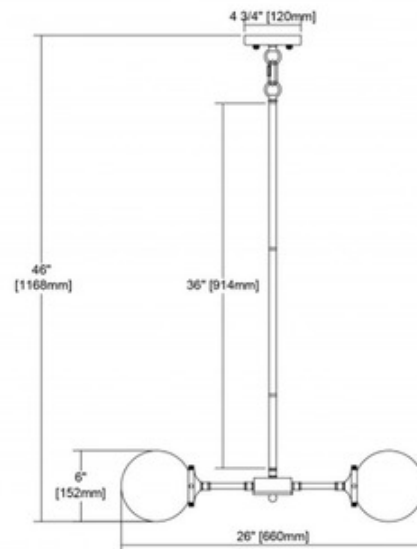

**BRAND**

Elk Home

**DESCRIPTION**

The Boudreaux Chandelier has a popular modern style that works well with most decors. Canopy: 4.75 inch diameter. UL listed.

<b>SHADE COLOR</b>	Frosted
<b>BODY FINISH</b>	Polished Nickel
<b>WATTAGE</b>	15W
<b>DIMMER</b>	Standard 120V
<b>DIMENSIONS</b>	26"W x 6"H
<b>BULB NOT INCLUDED</b>	
<b>LAMP</b>	3 x B11/Candelabra (E12)/5W/120V LED 3 x B10/Candelabra (E12)/120V LED 3 x B10/Candelabra (E12)/60W/120V Incandescent

**SPEC #** DMD850542

COMPANY	PROJECT	FIXTURE TYPE	APPROVED BY	DATE