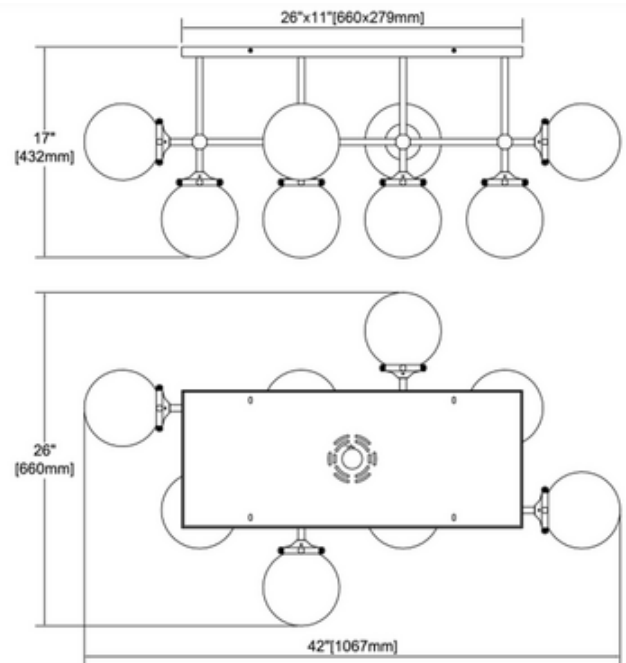

BRAND

Elk Home

DESCRIPTION

The Boudreaux 8 Light Semi Flush Mount Ceiling Light features an Antique Gold finish with Matte Black accents and Clear glass globes.

SHADE COLOR	Clear
BODY FINISH	Antique Gold
WATTAGE	480W
DIMMER	Standard 120V
DIMENSIONS	42"W x 17"H x 26"D
BULB NOT INCLUDED	
LAMP	8 x B10/Candelabra (E12)/60W/120V Incandescent 8 x B10/Candelabra (E12)/120V LED

SPEC # DMD850555

COMPANY	PROJECT	FIXTURE TYPE	APPROVED BY	DATE