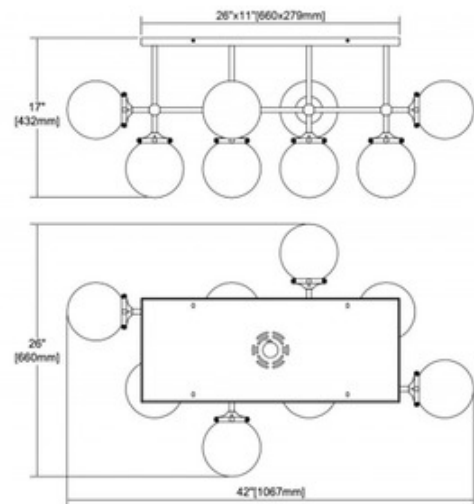

COMPANY	PROJECT	FIXTURE TYPE	APPROVED BY	DATE