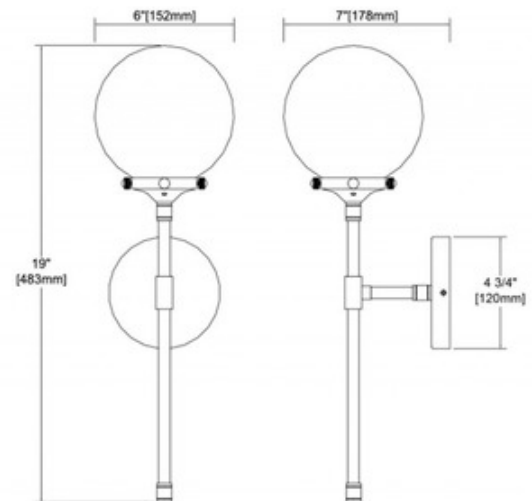

**BRAND**

Elk Lighting

**DESCRIPTION**

The Boudreaux Tall Wall Sconce features a Clear glass globe with an Antique Gold and Matte Black finish with Frosted glass globe. Backplate: 4.75 inch diameter. UL listed.

*Shown in: Antique Gold / Clear*

<b>SHADE COLOR</b>	Clear
<b>BODY FINISH</b>	Antique Gold
<b>WATTAGE</b>	5W
<b>DIMMER</b>	Standard 120V
<b>DIMENSIONS</b>	6"W x 19"H x 7"D
<b>LAMP</b>	1 x B11/Candelabra (E12)/5W/120V LED 1 x B10/Candelabra (E12)/120V LED 1 x B10/Candelabra (E12)/60W/120V Incandescent

**ITEM NUMBER** ELK850556

COMPANY	PROJECT	FIXTURE TYPE	APPROVED BY	DATE