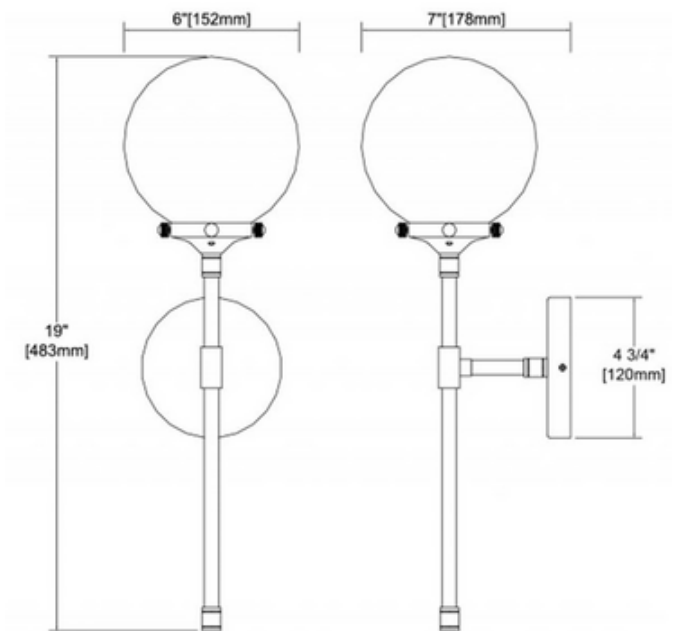

**BRAND**

Elk Home

**DESCRIPTION**

The Boudreaux Tall Wall Sconce features a Clear glass globe in an Antique Gold finish with black accents or Matte White with gold accents.

*Shown in: Antique Gold / Clear*

<b>SHADE COLOR</b>	Clear
<b>BODY FINISH</b>	Antique Gold
<b>WATTAGE</b>	60W
<b>DIMMER</b>	Standard 120V
<b>DIMENSIONS</b>	6"W x 19"H x 7"D
<b>BULB NOT INCLUDED</b>	
<b>LAMP</b>	1 x B10/Candelabra (E12)/60W/120V Incandescent 1 x B10/Candelabra (E12)/120V LED

*Technical Information*

<b>PRODUCT DIMENSIONS</b>	Backplate Dimensions: 4.75" Dia.
---------------------------	----------------------------------

**SPEC #** DMD850556

COMPANY	PROJECT	FIXTURE TYPE	APPROVED BY	DATE