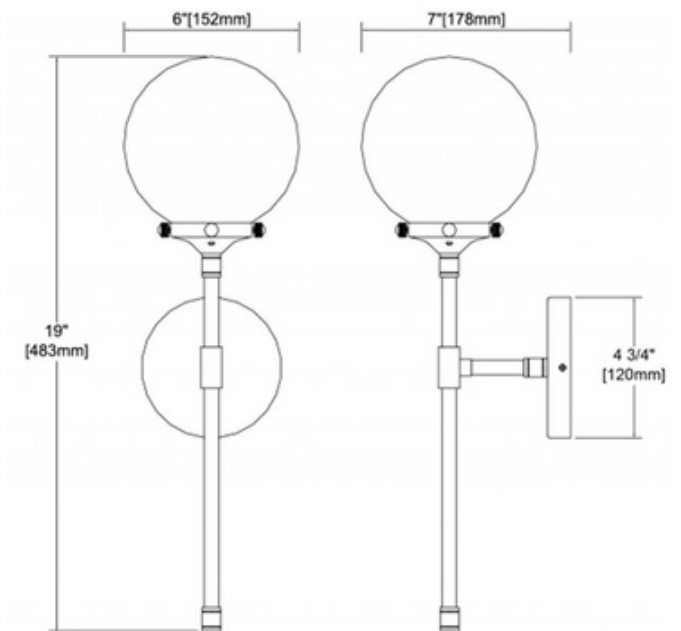

BRAND

Elk Home

DESCRIPTION

The Boudreaux Tall Wall Sconce features a Clear glass globe in an Antique Gold finish with black accents or Matte White with gold accents.

Shown in: Antique Gold / Clear

SHADE COLOR	Clear
BODY FINISH	Antique Gold
WATTAGE	60W
DIMMER	Standard 120V
DIMENSIONS	6"W x 19"H x 7"D
BULB NOT INCLUDED	
LAMP	1 x B10/Candelabra (E12)/60W/120V Incandescent 1 x B10/Candelabra (E12)/120V LED

Technical Information

PRODUCT DIMENSIONS	Backplate Dimensions: 4.75" Dia.
---------------------------	----------------------------------

SPEC #	DMD850556
---------------	-----------

COMPANY	PROJECT	FIXTURE TYPE	APPROVED BY	DATE