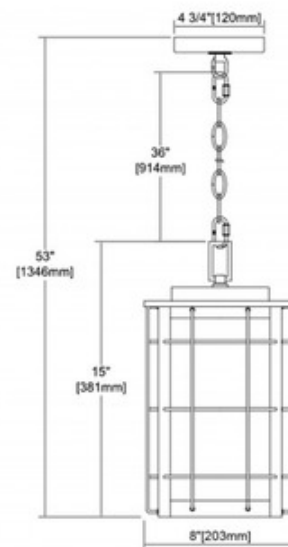

BRAND

Elk Home

DESCRIPTION

The Brewster Outdoor Pendant has a quaint English tudor influenced design that will fit with a variety of architectural styles. Features a Matte Black finished frame accented by Weathered Zinc finished lattice work and Clear Seeded glass. Ideally suited for vintage style bulbs. Canopy: 4.75 inch diameter. ETL listed. Suitable for wet locations.

SHADE COLOR	Clear Seeded
BODY FINISH	Matte Black
WATTAGE	100W
DIMMER	Standard 120V
DIMENSIONS	8"W x 15"H
BULB NOT INCLUDED	
LAMP	1 x Edison/Medium (E26)/100W/120V Incandescent 1 x Edison/Medium (E26)/120V LED

Technical Information

PRODUCT DIMENSIONS	Chain length: 36"
---------------------------	-------------------

SPEC #	DMD850567
---------------	-----------

COMPANY	PROJECT	FIXTURE TYPE	APPROVED BY	DATE