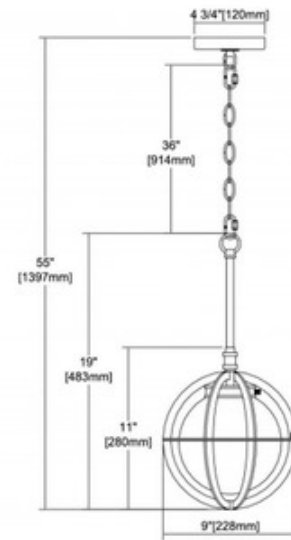

**BRAND**

Elk Home

**DESCRIPTION**

The Davenport Outdoor Pendant has an industrial, nautical influence that will enhance your outdoor space. Features a Charcoal finish, highlighted by Brushed Brass and Clear Seedy glass. Ideally suited for vintage style bulb. Canopy: 4.75 inch diameter. ETL listed. Suitable for wet locations.

<b>SHADE COLOR</b>	Clear Seeded
<b>BODY FINISH</b>	Charcoal Black
<b>WATTAGE</b>	60W
<b>DIMMER</b>	Standard 120V
<b>DIMENSIONS</b>	9"W x 11"H
<b>BULB NOT INCLUDED</b>	
<b>LAMP</b>	1 x Edison/Medium (E26)/60W/120V Incandescent 1 x Edison/Medium (E26)/120V LED

*Technical Information*

<b>PRODUCT DIMENSIONS</b>	Chain length: 36"
---------------------------	-------------------

<b>SPEC #</b>	DMD850688
---------------	-----------

COMPANY	PROJECT	FIXTURE TYPE	APPROVED BY	DATE