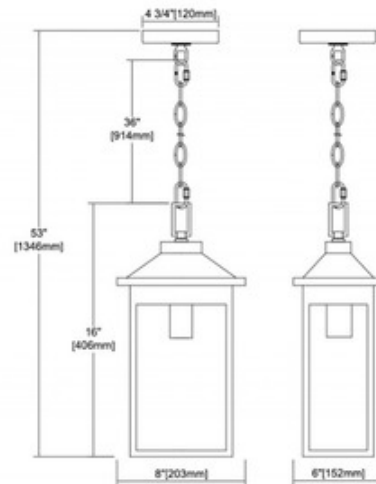

BRAND

Elk Home

DESCRIPTION

The Lamplighter Outdoor Pendant has a style reminiscent to days gone by, when a lamplighter lit the street lights at dusk. The charming old style design features a Matte Black finish with Clear Seeded glass. Ideally suited for vintage style bulbs. Canopy: 4.75 inch diameter. ETL listed. Suitable for wet locations.

SHADE COLOR	Clear Seeded
BODY FINISH	Matte Black
WATTAGE	100W
DIMMER	Standard 120V
DIMENSIONS	8"W x 16"H
BULB NOT INCLUDED	
LAMP	1 x Edison/Medium (E26)/100W/120V Incandescent 1 x Edison/Medium (E26)/120V LED

Technical Information

PRODUCT DIMENSIONS	Chain length: 36"
---------------------------	-------------------

SPEC #	DMD850830
---------------	-----------

COMPANY	PROJECT	FIXTURE TYPE	APPROVED BY	DATE