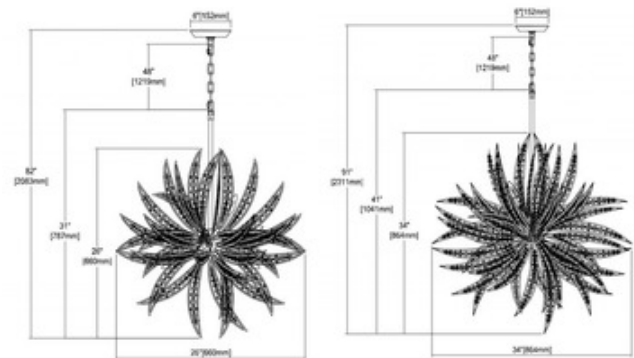

**BRAND**

Elk Home

**DESCRIPTION**

The Naples Chandelier is inspired by the most recognized symbol of warmth and relaxation. This ceiling light re-interprets the infamous palm into a sculpture-like presentation of dramatic metal fronds interlaced with Clear glass beading and Crystal. Choose from Matte Gold or Dark Graphite finish, which sharply define the fronds edges and angles. Available in an eight or eleven light option. Canopy: 6 inch diameter. UL listed.

*Shown in: Dark Graphite / Clear*

<b>SHADE COLOR</b>	Clear
<b>BODY FINISH</b>	Dark Graphite
<b>WATTAGE</b>	40W
<b>DIMMER</b>	Standard 120V
<b>DIMENSIONS</b>	26"W x 26"H
<b>BULB NOT INCLUDED</b>	
<b>LAMP</b>	8 x B11/Candelabra (E12)/5W/120V LED 8 x B10/Candelabra (E12)/60W/120V Incandescent

*Technical Information*

<b>PRODUCT DIMENSIONS</b>	Min/Max Overall Height: 35"/82"
---------------------------	---------------------------------

<b>SPEC #</b>	DMD850909
---------------	-----------

COMPANY	PROJECT	FIXTURE TYPE	APPROVED BY	DATE