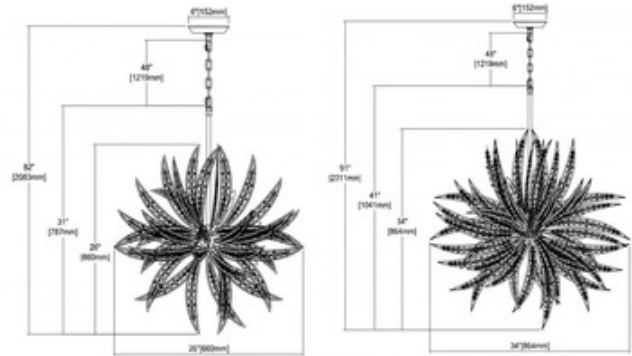

**BRAND**

Elk Home

**DESCRIPTION**

The Naples Chandelier is inspired by the most recognized symbol of warmth and relaxation. This ceiling light re-interprets the infamous palm into a sculpture-like presentation of dramatic metal fronds interlaced with Clear glass beading and Crystal. Choose from Matte Gold or Dark Graphite finish, which sharply define the fronds edges and angles. Available in an eight or eleven light option. Canopy: 6 inch diameter. UL listed.

*Shown in: Dark Graphite / Clear*

<b>SHADE COLOR</b>	Clear
<b>BODY FINISH</b>	Dark Graphite
<b>WATTAGE</b>	40W
<b>DIMMER</b>	Standard 120V
<b>DIMENSIONS</b>	26"W x 26"H
<b>BULB NOT INCLUDED</b>	
<b>LAMP</b>	8 x B11/Candelabra (E12)/5W/120V LED 8 x B10/Candelabra (E12)/60W/120V Incandescent

*Technical Information*

<b>PRODUCT DIMENSIONS</b>	Min/Max Overall Height: 35"/82"
---------------------------	---------------------------------

<b>SPEC #</b>	DMD850909
---------------	-----------

COMPANY	PROJECT	FIXTURE TYPE	APPROVED BY	DATE