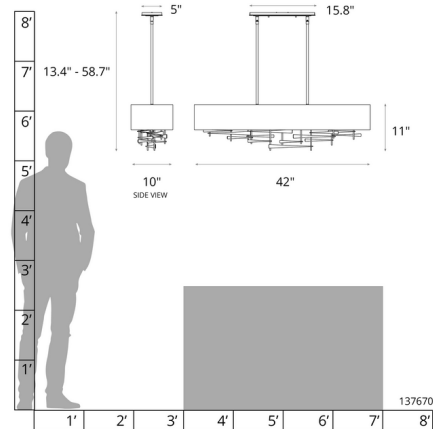

Description

The Cavaletti Linear Pendant is named after the bars that horses jump during competition. Each piece is created from a block of steel forged and drawn out to an angle before interlocking with each other. Canopy: 15.8 inch x 5 inch rectangle. Sloped ceiling adaptable one way to 45 degrees. Double down-rod fixtures can be used in one direction only. The two down-rods must remain the same length. The fixtures will run parallel or along the slope, but not perpendicular or up the slope. Lifetime Limited Warranty when installed in residential setting. Handcrafted to order by skilled artisans in Vermont, USA

Specifications

COLOR Natural Anna
 BODY FINISH Dark Smoke
 WATTAGE 240W
 DIMMER Standard 120V
 DIMENSIONS 42"L x 10"W x 11"H
 BULB NOT INCLUDED 4 x A19/Medium (E26)/60W/120V Incandescent
 OTHER BULB OPTIONS 4 x A19/Medium (E26)/120V LED
 COUNTRY OF ORIGIN United States

Technical Information

PRODUCT DIMENSIONS Min/Max Adjustable Length: 44" - 58.7"

Shown in dark smoke / natural anna

CLICK TO VIEW PRODUCT

Notes: