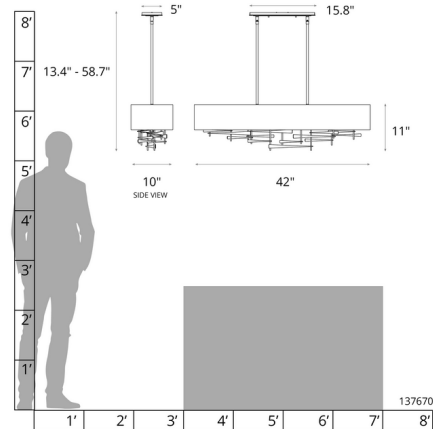

Description

The Cavaletti Linear Pendant is named after the bars that horses jump during competition. Each piece is created from a block of steel forged and drawn out to an angle before interlocking with each other. Canopy: 15.8 inch x 5 inch rectangle. Sloped ceiling adaptable one way to 45 degrees. Double down-rod fixtures can be used in one direction only. The two down-rods must remain the same length. The fixtures will run parallel or along the slope, but not perpendicular or up the slope. Lifetime Limited Warranty when installed in residential setting. Handcrafted to order by skilled artisans in Vermont, USA

Specifications

COLOR Natural Anna
BODY FINISH Dark Smoke
WATTAGE 240W
DIMMER Standard 120V
DIMENSIONS 42"L x 10"W x 11"H
BULB NOT INCLUDED 4 x A19/Medium (E26)/60W/120V Incandescent
OTHER BULB OPTIONS 4 x A19/Medium (E26)/120V LED
COUNTRY OF ORIGIN United States

Technical Information

PRODUCT DIMENSIONS Min/Max Adjustable Length: 44" - 58.7"

Shown in dark smoke / natural anna

CLICK TO VIEW PRODUCT

Notes: