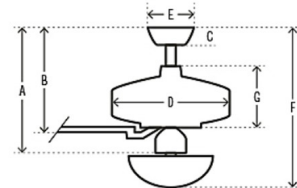

Specifications

COLOR	N/A
BODY FINISH	Fresh White
WATTAGE	16W
DIMMER	Included
DIMENSIONS	54"W x 15.04"H
INTEGRATED LED MODULE	1 x LED/16W/120V LED
COUNTRY OF ORIGIN	China

Technical Information

LUMENS/WATT	106.25
LUMINOUS FLUX	1700 lumens

Shown in fresh white

- A 15.04 in (Low 13.04 in Angled 47.04 in)
- B 12.07 in (Low 10.07 in Angled 44.07 in)
- C 2.75 in
- D 9 in
- E 6.49 in
- F 15.04 in (Low 13.04 in Angled 47.04 in)
- G 3.65 in

CLICK TO VIEW PRODUCT