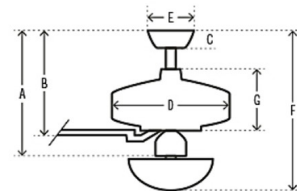

Specifications

COLOR	N/A
BODY FINISH	Fresh White
WATTAGE	16W
DIMMER	Included
DIMENSIONS	54"W x 15.04"H
INTEGRATED LED MODULE	1 x LED/16W/120V LED
COUNTRY OF ORIGIN	China

Technical Information

LUMENS/WATT	106.25
LUMINOUS FLUX	1700 lumens

Shown in fresh white

- A 15.04 in (Low 13.04 in Angled 47.04 in)
- B 12.07 in (Low 10.07 in Angled 44.07 in)
- C 2.75 in
- D 9 in
- E 6.49 in
- F 15.04 in (Low 13.04 in Angled 47.04 in)
- G 3.65 in

CLICK TO VIEW PRODUCT