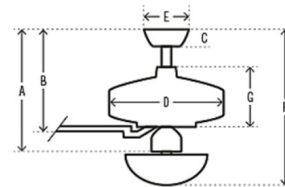

### Specifications

BLADE COLOR . . . . . Light Gray Oak / Drifted Oak  
BODY FINISH . . . . . Polished Nickel  
WATTAGE . . . . . 13W  
DIMMER . . . . . Standard 120V  
DIMENSIONS . . . . . 36"W x 16.8"H  
BULB INCLUDED . . . . . 2 x A15/Medium (E26)/6.5W/120V LED  
COUNTRY OF ORIGIN . . . . . China

- A
- B 11.43 in (Low 9.43 in Angled 43.43 in)
- C 2.75 in
- D 8.3 in
- E 6.49 in
- F 16.8 in (Low 14.8 in Angled 48.8 in)
- G

CLICK TO VIEW PRODUCT

Notes: