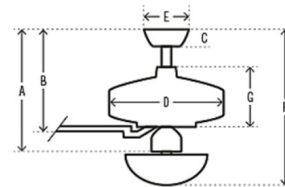

Shown in polished nickel / light gray oak / drifted oak

- A
- B 11.43 in (Low 9.43 in Angled 43.43 in)
- C 2.75 in
- D 8.3 in
- E 6.49 in
- F 16.8 in (Low 14.8 in Angled 48.8 in)
- G