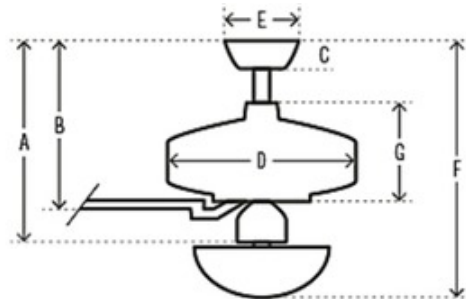

BRAND

Hunter Fan

DESCRIPTION

Viola Ceiling Fan with Light provides a fresh look, perfect in any room of your home. Features a reversible 3-speed WhisperWind motor, 52 inch blade span, and 13 degree pitch. Available in Brushed Nickel with reversible light grey oak/natural wood blades. Installer's Choice three-position mounting system allows for standard, low, or angled mounting. Includes one 2 inch and one 4 inch downrods. Pull Chain operation. Limited lifetime warranty. UL listed.

Shown in: Brushed Nickel / Light Gray Oak / Natural Wood

SHADE COLOR	Light Gray Oak / Natural Wood
BODY FINISH	Brushed Nickel
WATTAGE	6.5W
DIMMER	Standard 120V
DIMENSIONS	52"W x 19.95"H
INTEGRATED LED MODULE	
LAMP	1 x LED/6.5W/120V LED

SPEC #

HUN851675

- A 13.85 in (Low 11.85 in Angled 45.85 in)
- B 12.62 in (Low 10.62 in Angled 44.62 in)
- C 2.75 in
- D 10.91 in
- E 6.49 in
- F 19.95 in (Low 17.95 in Angled 51.95 in)
- G 4.95 in

COMPANY