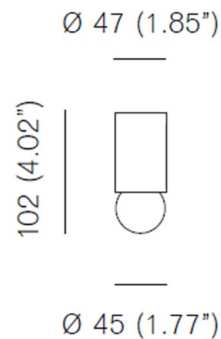

Shown in polished brass / opal

Specifications

COLOR Opal
BODY FINISH Polished Brass
WATTAGE 2W
DIMMER Standard 120V
DIMENSIONS 5.2"W x 4.02"H x 4.02"D
BULB INCLUDED 1 x JCD/G9/2W/120V LED

Technical Information