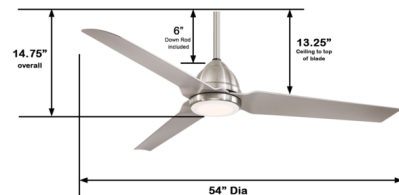

Description

The Java Indoor / Outdoor Ceiling Fan with Light is a simple piece, perfect in a variety of interior and exterior spaces. AC 153x18 mm motor, 54 inch blade sweep, and 14 degree blade pitch. Available in a Brushed Nickel motor with Silver blades or a Coal, Flat White, or Kocoa motor with matching blades. Includes one 6 inch downrod and RCS213 three speed handheld remote with reverse and full range dimming function. Compatible with WCS213 wall control, sold separately. UL listed for wet locations.

Shown in coal / coal

Specifications

BLADE COLOR	Coal
BODY FINISH	Coal
WATTAGE	18W
DIMMER	Included
DIMENSIONS	54"W x 14.75"H
INTEGRATED LED MODULE	1 x LED/18W/120V LED

Technical Information

LAMP LIFE	30000 hours
COLOR RENDERING	92 CRI
LAMP COLOR	3000K
LUMENS/WATT	27.17
LUMINOUS FLUX	489 lumens