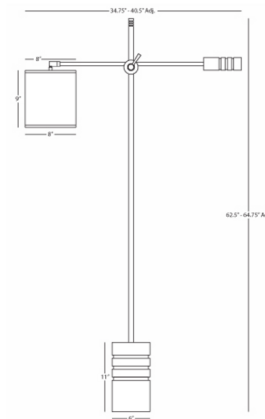

Shown in polished nickel / black

Specifications

COLOR	Black
BODY FINISH	Polished Nickel
WATTAGE	100W
DIMMER	Included
DIMENSIONS	8"W x 62.375"H
BULB NOT INCLUDED	1 x A19/Medium (E26)/100W/120V Incandescent
OTHER BULB OPTIONS	A19/Medium (E26)/120V LED
COUNTRY OF ORIGIN	China