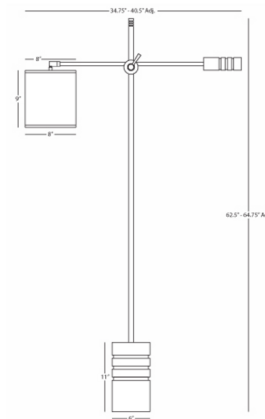

### Specifications

COLOR	Black
BODY FINISH	Polished Nickel
WATTAGE	100W
DIMMER	Included
DIMENSIONS	8\"W x 62.375\"H
BULB NOT INCLUDED	1 x A19/Medium (E26)/100W/120V Incandescent
OTHER BULB OPTIONS	A19/Medium (E26)/120V LED
COUNTRY OF ORIGIN	China