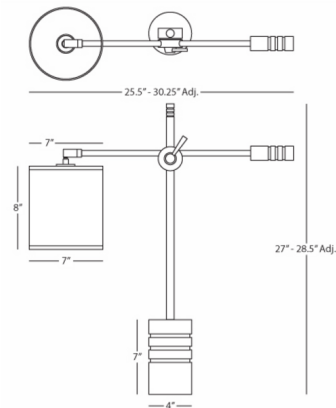

### Specifications

COLOR . . . . . Black  
BODY FINISH . . . . . Polished Nickel  
WATTAGE . . . . . 100W  
DIMMER . . . . . Included  
DIMENSIONS . . . . . 7"W x 27"H  
BULB NOT INCLUDED . . . . . 1 x A19/Medium (E26)/100W/120V Incandescent  
OTHER BULB OPTIONS . . . . . A19/Medium (E26)/120V LED  
COUNTRY OF ORIGIN . . . . . China