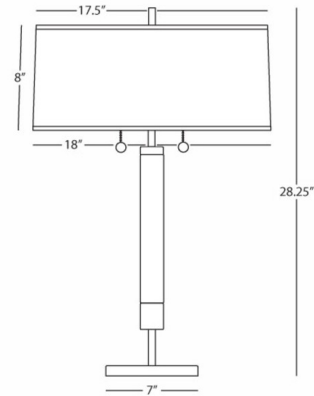

### Specifications

COLOR	Oyster Linen
BODY FINISH	Modern Brass
WATTAGE	200W
DIMMER	N/A
DIMENSIONS	15"W x 28.25"H
BULB NOT INCLUDED	2 x A19/Medium (E26)/100W/120V Incandescent
OTHER BULB OPTIONS	2 x A19/Medium (E26)/120V LED
COUNTRY OF ORIGIN	China